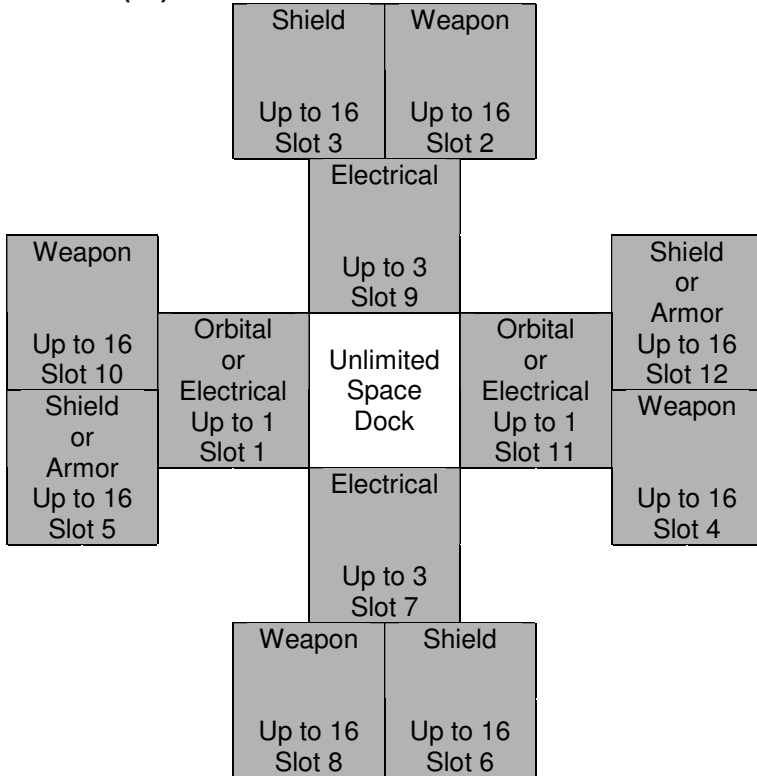

Orbital Fort (32)

Space Dock (33)

Space Station (34)

Ultra Station (35)

		Weapon		Electrical	
		Up to 16 Slot 8		Up to 3 Slot 15	
		Shield or Armor Up to 20 Slot 14	Orbital or Electrical Up to 1 Slot 1	Shield Up to 20 Slot 6	
Weapon	Up to 16 Slot 13	Electrical	Unlimited Space Dock	Electrical	Weapon
Weapon	Up to 16 Slot 2	Up to 3 Slot 3		Up to 3 Slot 7	Up to 16 Slot 10
		Shield Up to 20 Slot 5	Orbital or Electrical Up to 1 Slot 11	Shield or Armor Up to 20 Slot 12	Weapon
		Electrical	Weapon		
		Up to 3 Slot 9	Up to 16 Slot 16		