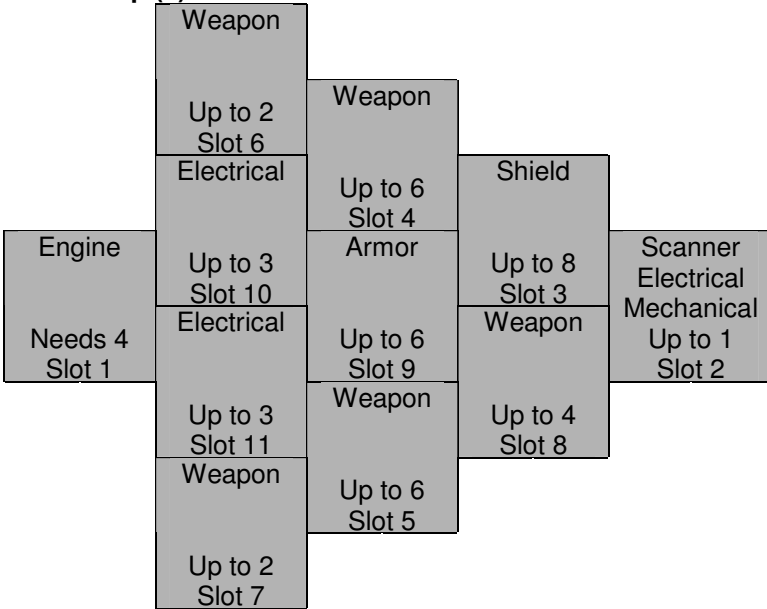

Battleship (9)