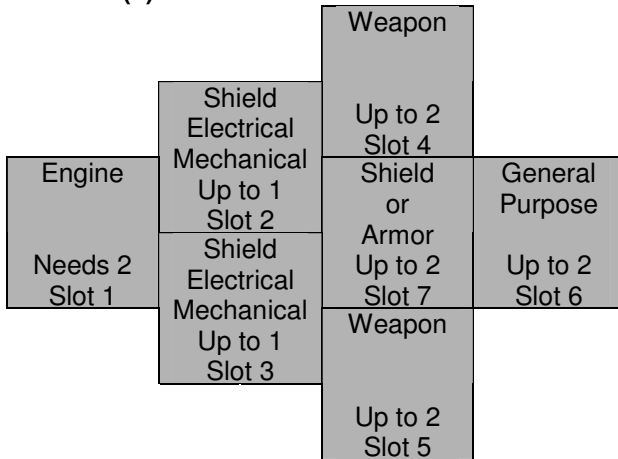

Cruiser (7)