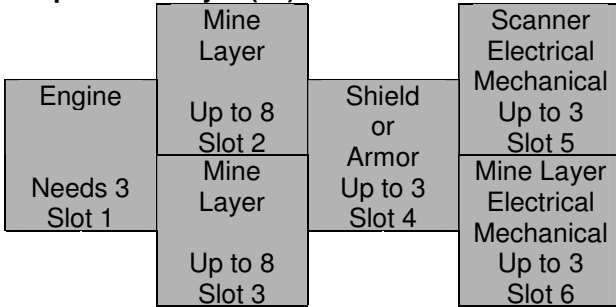

Super Mine Layer (28)