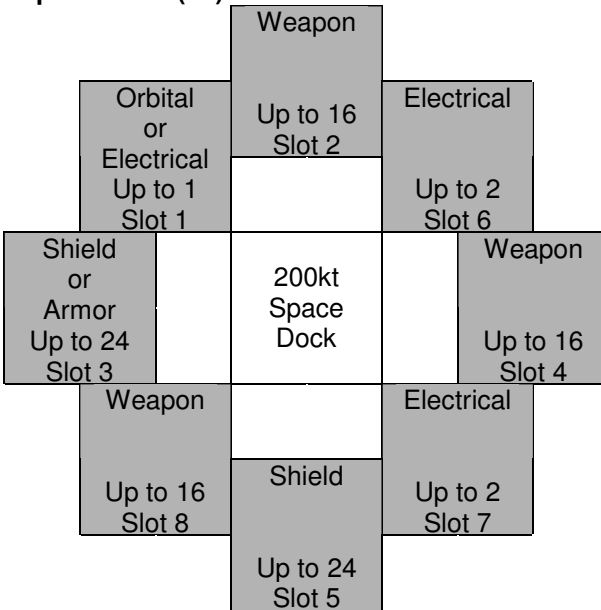

Space Dock (33)