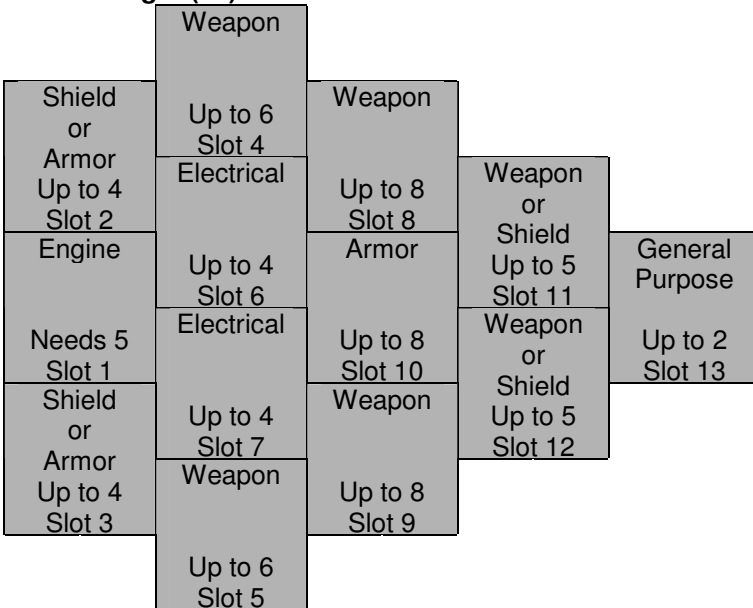

Dreadnaught (10)