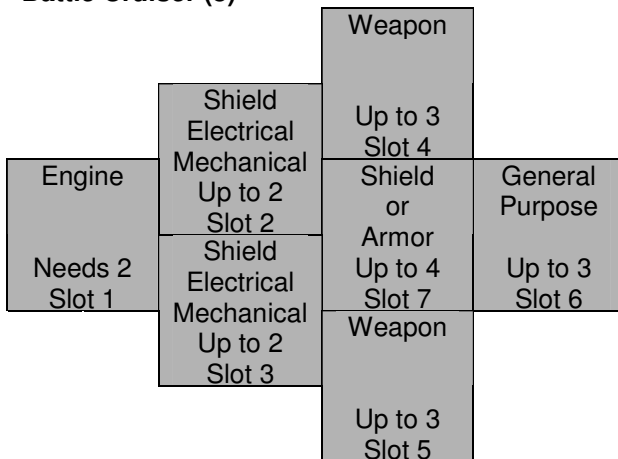

Battle Cruiser (8)