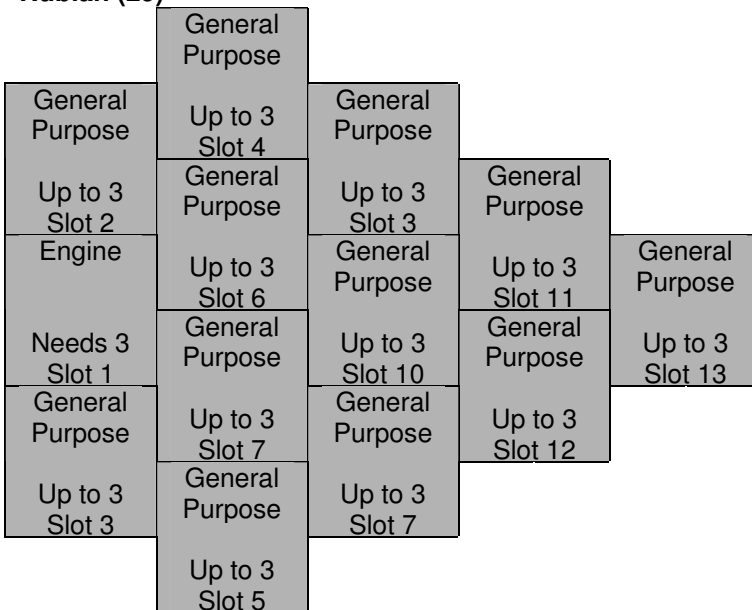

Nubian (29)